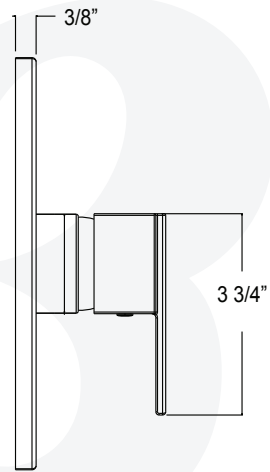

P6382001, P6382002, P6382014, P6382016, P6382049 - Razo Tub and Shower Trim

Description

- Tub & shower trim kit
- Razo handle
- 4" x 4" Face shower head
- 1 Setting shower head
- 1.5 GPM ASME Compliant
- VALVE SOLD SEPARATELY

**BREAK DOWN
Component Parts List**

18	CTST3011	2
17	CTDZ0130	1
16	CTWR1037	1
15	CTKP0098	1
14	CTMT0034	1
13	CTFZ0026	1
12	CTRR0164	1
11	CTHB0354	1
10	CTCP0072	1
9	CTST0117	1
8	CTHZ0642	1
7	CTCB0185	1
6	CTCB0670	1
5	CTCB0900	1
4	CTWR0356	1
3	ATBE0120	1
2	ATBP0486	1
1	CTCB0909	1
NO.	Part No.	Quantity