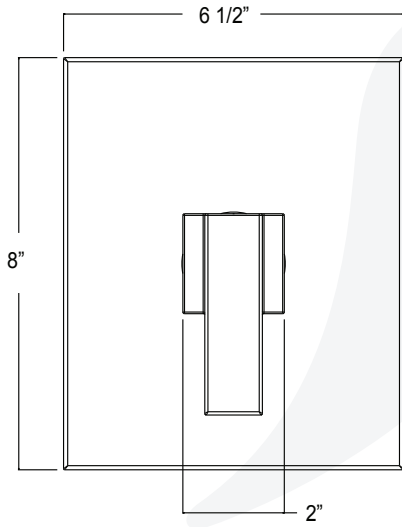

P6382001, P6382002, P6382014, P6382016, P6382049 - Razo Tub and Shower Trim

Description

- Tub & shower trim kit
- Razo handle
- 4" x 4" Face shower head
- 1 Setting shower head
- 1.5 GPM ASME Compliant
- VALVE SOLD SEPARATELY

**BREAK DOWN
Component Parts List**

18	CTST3011	2
17	CTDZ0130	1
16	CTWR1037	1
15	CTKP0098	1
14	CTMT0034	1
13	CTFZ0026	1
12	CTRR0164	1
11	CTHB0354	1
10	CTCP0072	1
9	CTST0117	1
8	CTHZ0642	1
7	CTCB0185	1
6	CTCB0670	1
5	CTCB0900	1
4	CTWR0356	1
3	ATBE0120	1
2	ATBP0486	1
1	CTCB0909	1
NO.	Part No.	Quantity