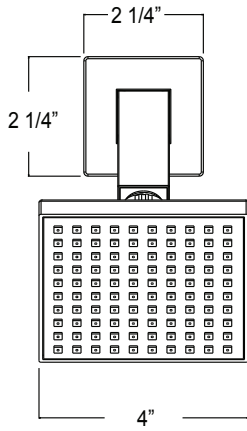

P6382001, P6382002, P6382014, P6382016, P6382049 - Razo Tub and Shower Trim

Description

- Tub & shower trim kit
- Razo handle
- 4" x 4" Face shower head
- 1 Setting shower head
- 1.5 GPM ASME Compliant
- VALVE SOLD SEPARATELY

**BREAK DOWN
Component Parts List**

18	CTST3011	2
17	CTDZ0130	1
16	CTWR1037	1
15	CTKP0098	1
14	CTMT0034	1
13	CTFZ0026	1
12	CTRR0164	1
11	CTHB0354	1
10	CTCP0072	1
9	CTST0117	1
8	CTHZ0642	1
7	CTCB0185	1
6	CTCB0670	1
5	CTCB0900	1
4	CTWR0356	1
3	ATBE0120	1
2	ATBP0486	1
1	CTCB0909	1
NO.	Part No.	Quantity