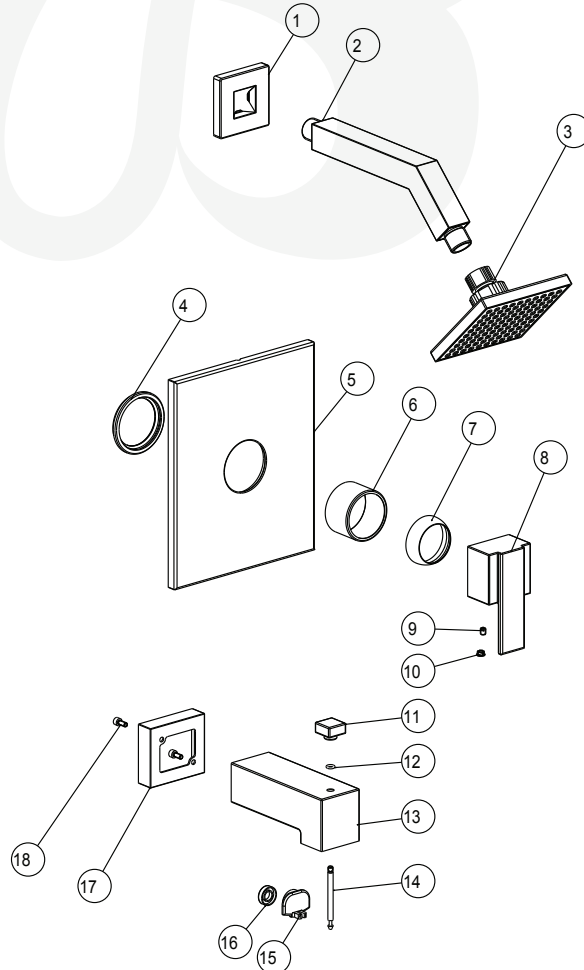

P6382001, P6382002, P6382014, P6382016, P6382049 - Razo Tub and Shower Trim

Description

- Tub & shower trim kit
- Razo handle
- 4" x 4" Face shower head
- 1 Setting shower head
- 1.5 GPM ASME Compliant
- VALVE SOLD SEPARATELY

Standards

- Complies with IAPMO UPC/cUPC
- ADA Accessibility Guidelines for Buildings and Facilities - 4.27.4 Controls and Mechanisms
- CALGreen compliant

P6382001

Colors / Finishes

- P6382001 - Chrome
- P6382002 - PVD Satin Nickel
- P6382014 - PVD Polished Nickel
- P6382016 - PVD Satin Brass
- P6382049 - Matte Black

**BREAK DOWN
Component Parts List**

18	CTST3011	2
17	CTDZ0130	1
16	CTWR1037	1
15	CTKP0098	1
14	CTMT0034	1
13	CTFZ0026	1
12	CTRR0164	1
11	CTHB0354	1
10	CTCP0072	1
9	CTST0117	1
8	CTHZ0642	1
7	CTCB0185	1
6	CTCB0670	1
5	CTCB0900	1
4	CTWR0356	1
3	ATBE0120	1
2	ATBP0486	1
1	CTCB0909	1
NO.	Part No.	Quantity