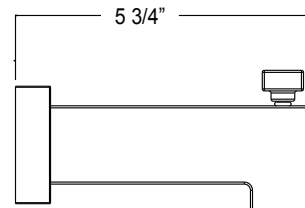

P6382001, P6382002, P6382014, P6382016, P6382049 - Razo Tub and Shower Trim

Description

- Tub & shower trim kit
- Razo handle
- 4" x 4" Face shower head
- 1 Setting shower head
- 1.5 GPM ASME Compliant
- VALVE SOLD SEPARATELY

**BREAK DOWN
Component Parts List**

18	CTST3011	2
17	CTDZ0130	1
16	CTWR1037	1
15	CTKP0098	1
14	CTMT0034	1
13	CTFZ0026	1
12	CTRR0164	1
11	CTHB0354	1
10	CTCP0072	1
9	CTST0117	1
8	CTHZ0642	1
7	CTCB0185	1
6	CTCB0670	1
5	CTCB0900	1
4	CTWR0356	1
3	ATBE0120	1
2	ATBP0486	1
1	CTCB0909	1
NO.	Part No.	Quantity