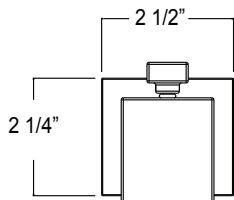

P6382001, P6382002, P6382014, P6382016, P6382049 - Razo Tub and Shower Trim

Description

- Tub & shower trim kit
- Razo handle
- 4" x 4" Face shower head
- 1 Setting shower head
- 1.5 GPM ASME Compliant
- VALVE SOLD SEPARATELY

**BREAK DOWN
Component Parts List**

18	CTST3011	2
17	CTDZ0130	1
16	CTWR1037	1
15	CTKP0098	1
14	CTMT0034	1
13	CTFZ0026	1
12	CTRR0164	1
11	CTHB0354	1
10	CTCP0072	1
9	CTST0117	1
8	CTHZ0642	1
7	CTCB0185	1
6	CTCB0670	1
5	CTCB0900	1
4	CTWR0356	1
3	ATBE0120	1
2	ATBP0486	1
1	CTCB0909	1
NO.	Part No.	Quantity