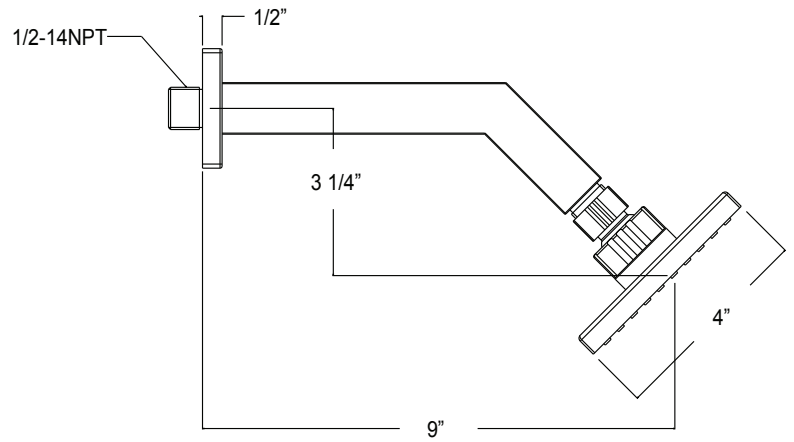

P6382001, P6382002, P6382014, P6382016, P6382049 - Razo Tub and Shower Trim

Description

- Tub & shower trim kit
- Razo handle
- 4" x 4" Face shower head
- 1 Setting shower head
- 1.5 GPM ASME Compliant
- VALVE SOLD SEPARATELY

**BREAK DOWN
Component Parts List**

18	CTST3011	2
17	CTDZ0130	1
16	CTWR1037	1
15	CTKP0098	1
14	CTMT0034	1
13	CTFZ0026	1
12	CTRR0164	1
11	CTHB0354	1
10	CTCP0072	1
9	CTST0117	1
8	CTHZ0642	1
7	CTCB0185	1
6	CTCB0670	1
5	CTCB0900	1
4	CTWR0356	1
3	ATBE0120	1
2	ATBP0486	1
1	CTCB0909	1
NO.	Part No.	Quantity